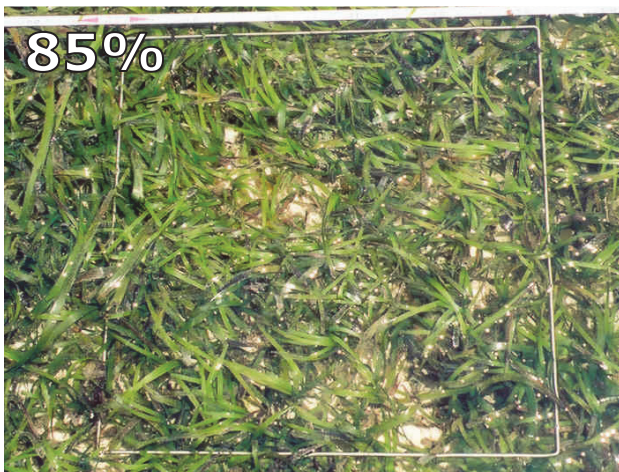

Percent cover standards

Reeftop - mixed *Thalassia/Cymodocea/Enhalus*