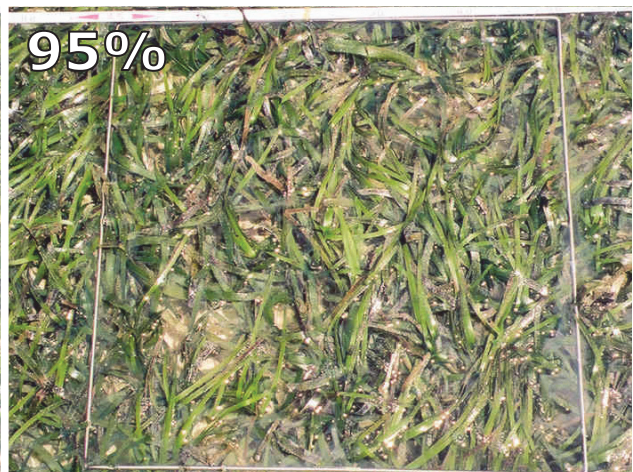

Percent cover standards

Reeftop - mixed *Thalassia/Cymodocea/Enhalus*