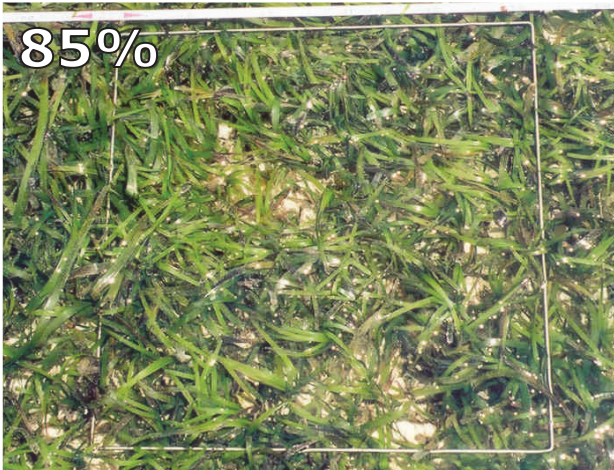

Percent cover standards

Reeftop - *Cymodocea/Halodule*