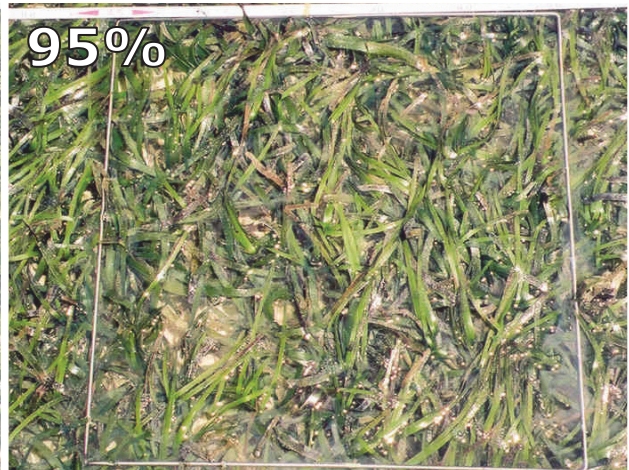

Percent cover standards

Reeftop - *Cymodocea/Halodule*